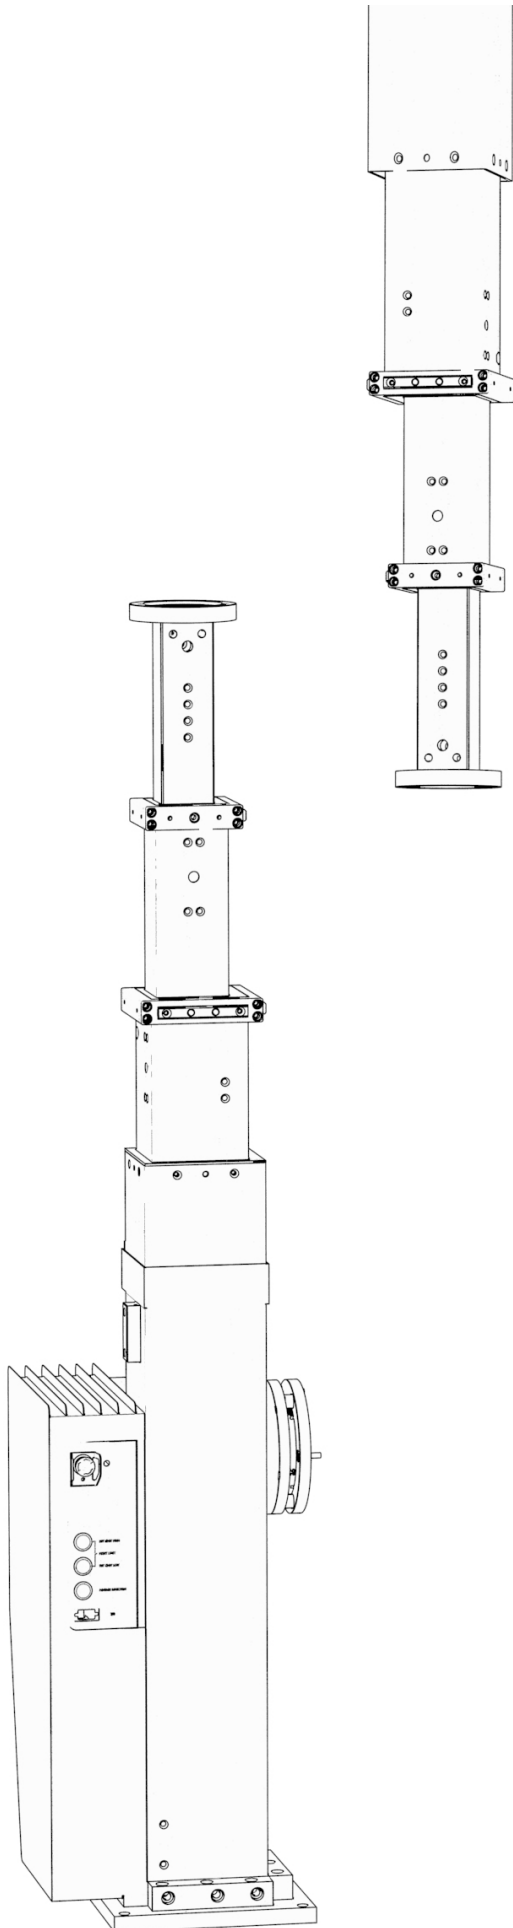

Towercam / Jib buggy

## AVAILABLE SIZES:

### TP 2500: DUAL-USE

LENS HEIGHT:  
MIN. 155CM (5FT) MAX. 350CM (11,5FT)  
MOUNT HEIGHT:  
MIN. 105CM (3,4 FT) MAX. 250CM (8,2FT)  
TRAVEL: 145CM (4,8FT)  
PAYLOAD: 60KG  
WEIGHT: 50KG

### TP 5000: DUAL-USE

LENS HEIGHT:  
MIN. 220CM (7,2FT) MAX. 550CM (18FT)  
MOUNT HEIGHT:  
MIN. 170CM (5,6FT) MAX. 500CM (16,4FT)  
TRAVEL: 330CM (10,8FT)  
PAYLOAD: 60KG  
WEIGHT: 85KG