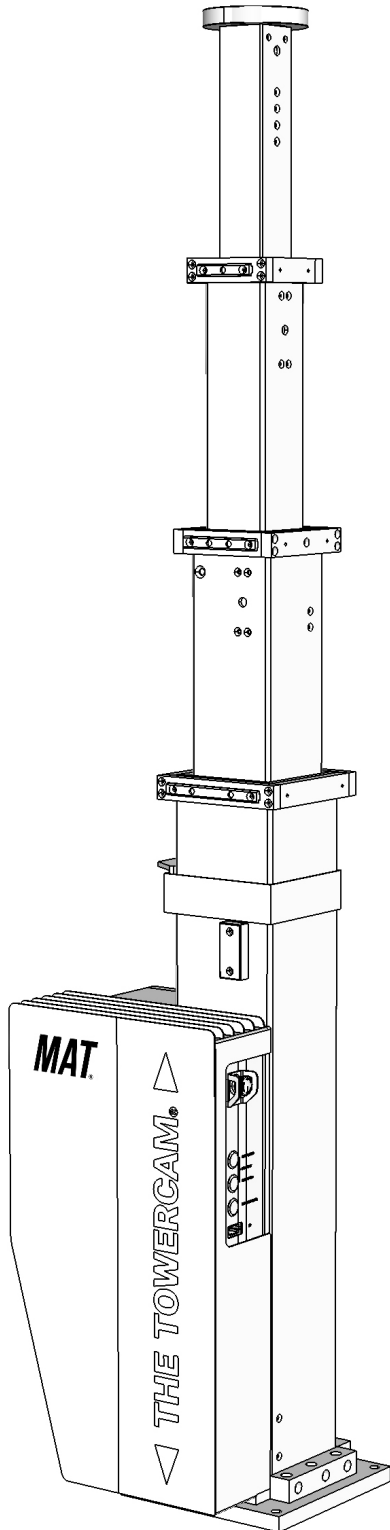

the_TOWERCAM

AVAILABLE SIZES:

XS+ TC2100: UPRIGHT ONLY

LENS HEIGHT:

MIN. 120CM (4FT) MAX. 260CM (8,5FT)

MOUNT HEIGHT:

MIN. 70CM (2,3FT) MAX. 210CM (6,9FT)

TRAVEL: 140CM (4,6FT)

PAYLOAD: 40KG

WEIGHT: 45KG

TC 3300: UPRIGHT ONLY

LENS HEIGHT:

MIN. 178CM (5,8FT) MAX. 389CM (12,8FT)

MOUNT HEIGHT:

MIN. 128CM (4,2FT) MAX. 339CM (11,1FT)

TRAVEL: 211CM (6,9FT)

PAYLOAD: 60KG

WEIGHT: 60KG

S+TC4500: UPRIGHT ONLY

LENS HEIGHT:

MIN. 190CM (6,2FT) MAX. 500CM (16,4FT)

MOUNT HEIGHT:

MIN. 140CM (4,6FT) MAX. 450CM (14,8FT)

TRAVEL: 310CM (10,2FT)

PAYLOAD: 60KG

WEIGHT: 80KG

CUSTOM SIZES ON DEMAND!